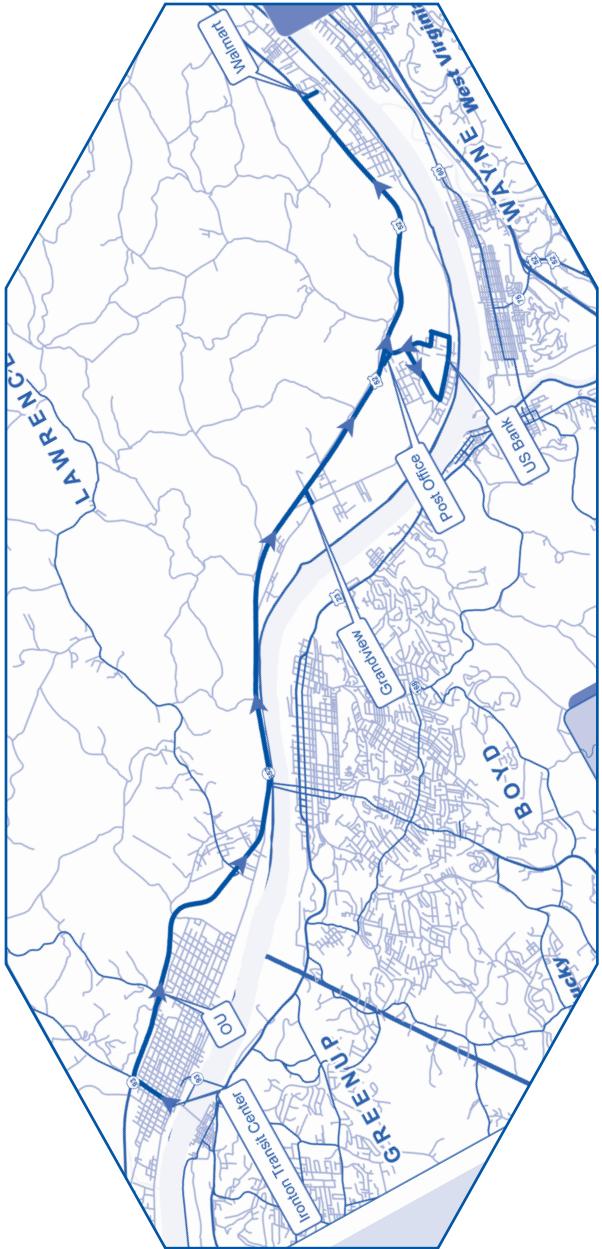

Route 2

Route 2

Fares

- For safety, LCT Shuttle drivers do not carry cash.
- Correct change or prepaid pass is required.
- Please have fares, passes or reduced fare cards ready for the driver's inspection upon boarding the shuttle.
- No charge for children 6 and under while riding with an adult.

All Routes

Full Fare \$1.00
 Reduced Fare \$.50
(Senior Citizens and persons with disabilities who show a Medicare card qualify for the reduced fare.)
 Monthly passes can be purchased at the Ironton Transit Center or Proctor's Landing. LCT will provide deviated shuttle service for all persons living within 3/4 of a mile of the fixed route with a 24-hour advance notice. For more information, call 740-532-2269.

South Point Walmart, South Point Post Office, Grandview, Ashland Walmart, Ashland Transit Center, Coal Grove, Ironton Transit Center

Weekdays ➤ ➤ ➤ ➤

South Point Walmart	South Point Post Office	Grandview	Ashland Walmart	Ashland Transit Center	Coal Grove	Ironton Transit Center
9:30 ➔	9:42	9:47	10:04	10:11	10:19	10:29
11:31 ←	11:19	11:14	10:57	10:50		10:32
11:35 ➔	11:47	11:52	12:09	12:16	12:24	12:34
1:34 ←	1:22	1:17	1:00	12:53		12:35
1:37 ➔	1:49	1:54	2:11	2:18	2:26	2:34
3:39 ←	3:27	3:22	3:05	2:58		2:40
3:45 ➔	3:57	4:02	4:19	4:26	4:34	4:44